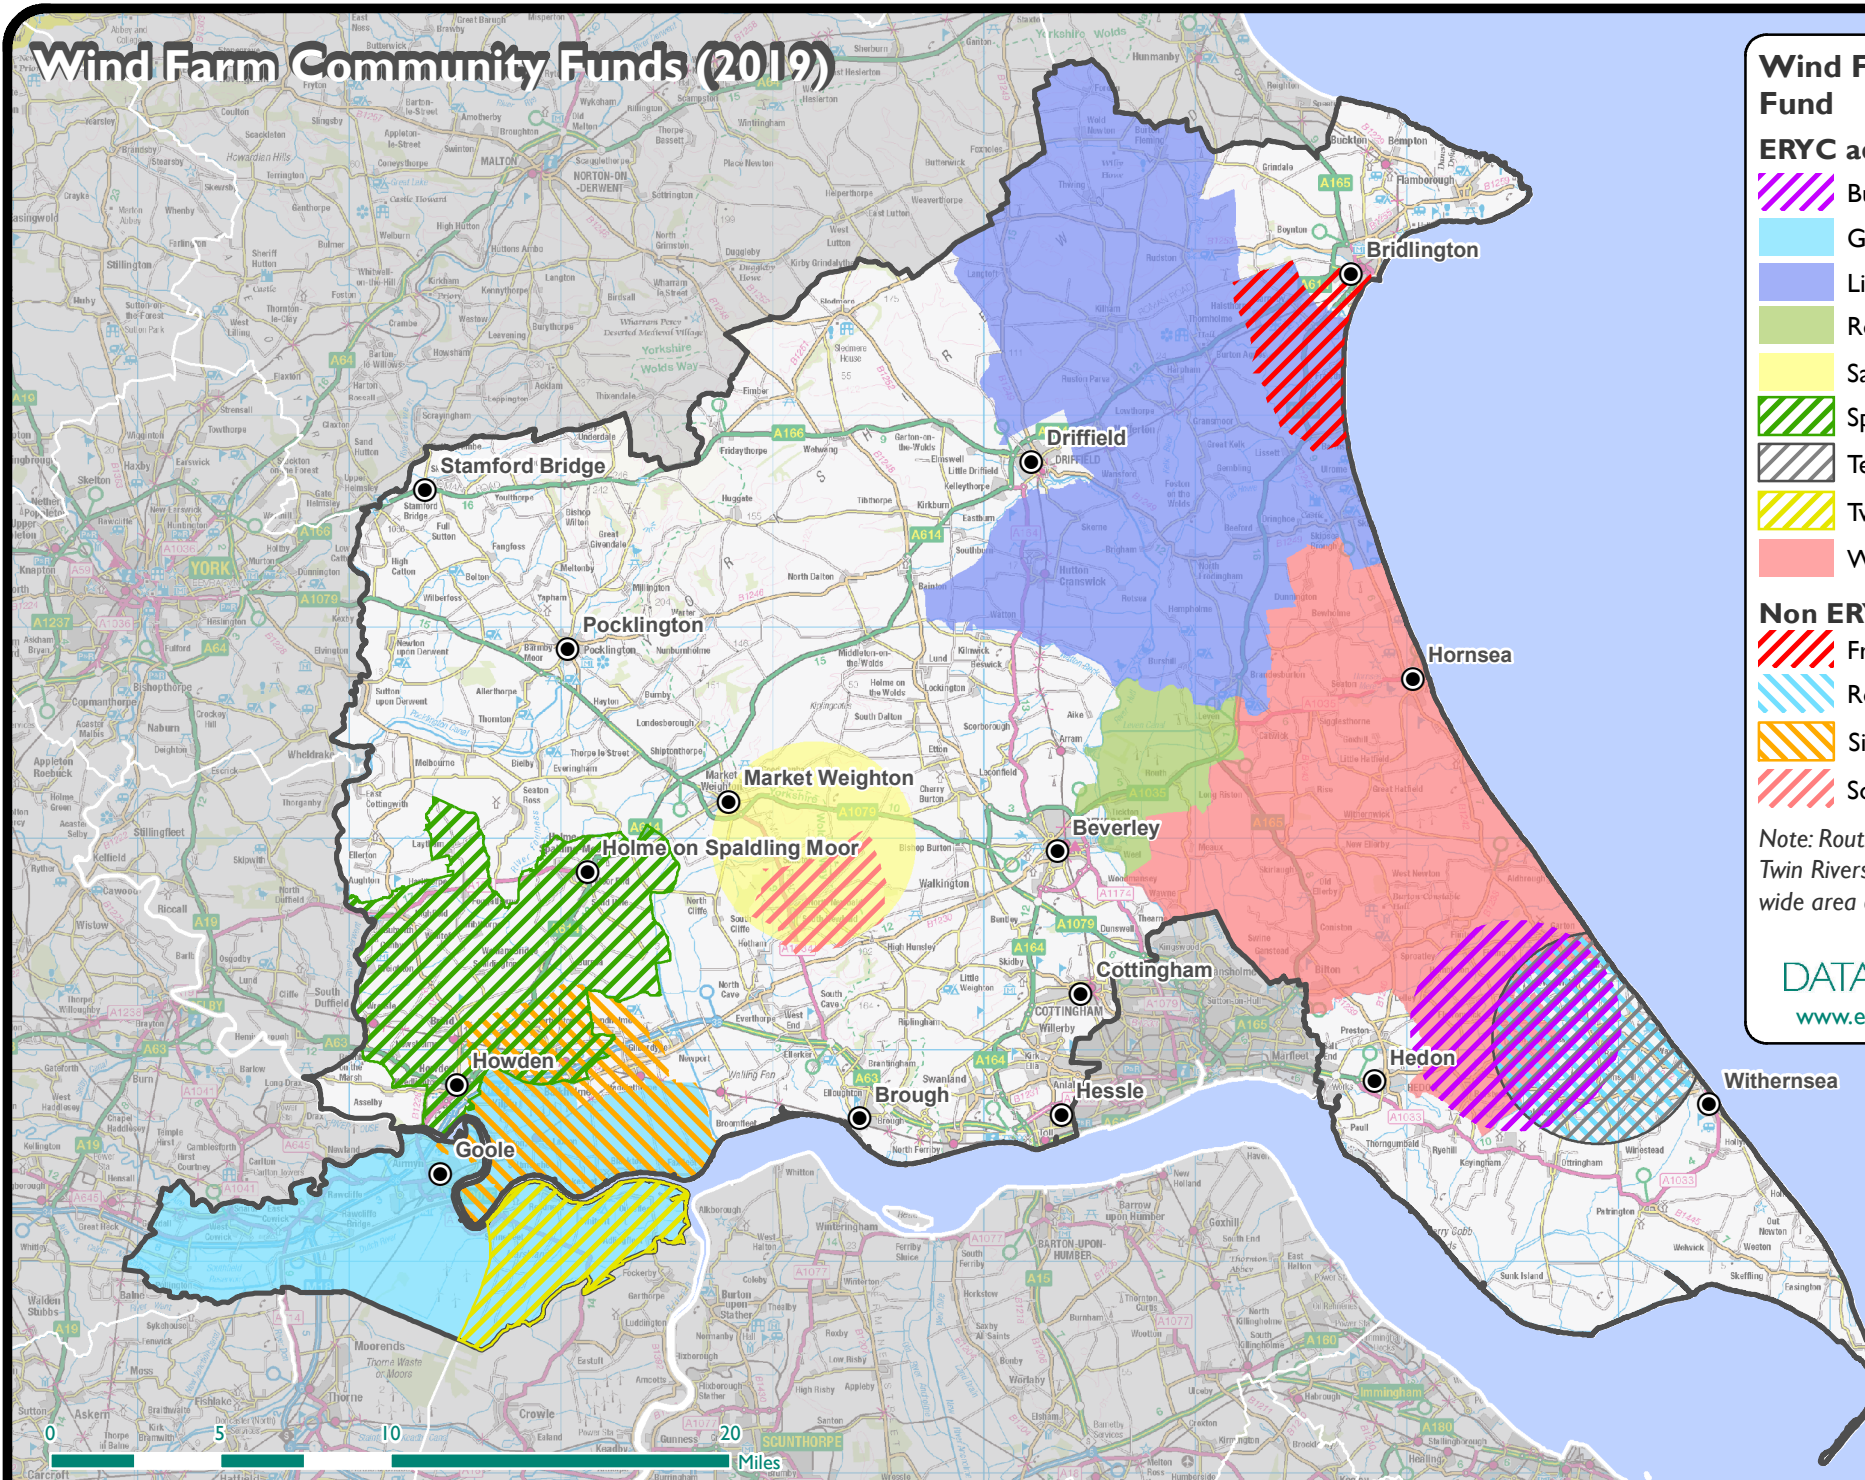

# Wind Farm Community Funds (2019)

## Wind Farm Community Fund

### ERYC administrated

-  Burton Pidsea
-  Goole Fields
-  Lissett
-  Routh
-  Sancton Hill
-  Spaldington
-  Tedder Hill
-  Twin Rivers
-  Witherwick

### Non ERYC administrated

-  Fraisthorpe
-  Roos (RES)
-  Six Penny Wood
-  Sober Hill

*Note: Routh, Tedder Hill and Twin Rivers also include an East Riding wide area of benefit criteria*

Produced by  
**DATA OBSERVATORY**  
[www.eastriding.gov.uk/dataobs](http://www.eastriding.gov.uk/dataobs)